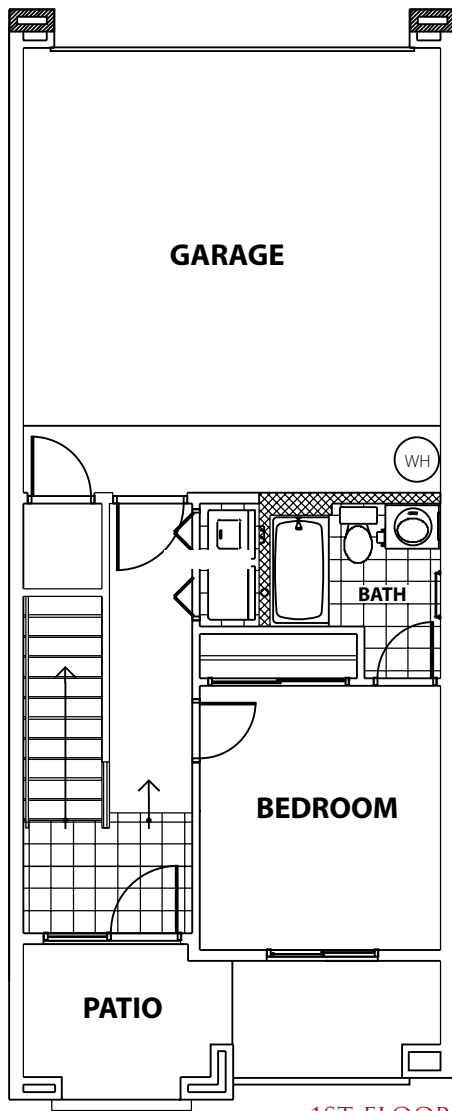

# THE CORONADO

Perfectly equipped for privacy on the first level for a den, home office or additional bedroom, the Coronado's two stories is modernly designed and complements its urban setting in downtown Chandler. The Coronado's second level delivers a loft-like layout with a kitchen fit for a chef and a great room ideal for entertaining.

## FLOOR PLAN OVERVIEW

- » 1,343 sq. ft.
- » 2 complete Bedroom Suites
- » Upper Level Balcony
- » Lower Level Laundry
- » 2 Car Garage

1ST FLOOR

2ND FLOOR