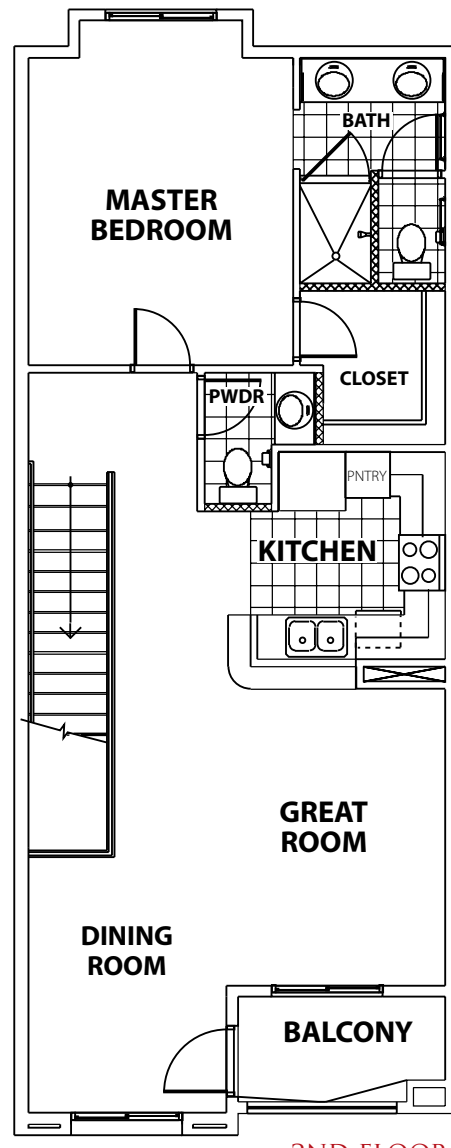

# THE CORONADO

Perfectly equipped for privacy on the first level for a den, home office or additional bedroom, the Coronado's two stories is modernly designed and complements its urban setting in downtown Chandler. The Coronado's second level delivers a loft-like layout with a kitchen fit for a chef and a great room ideal for entertaining.

## FLOOR PLAN OVERVIEW

- » 1,343 sq. ft.
- » 2 complete Bedroom Suites
- » Upper Level Balcony
- » Lower Level Laundry
- » 2 Car Garage

1ST FLOOR

2ND FLOOR